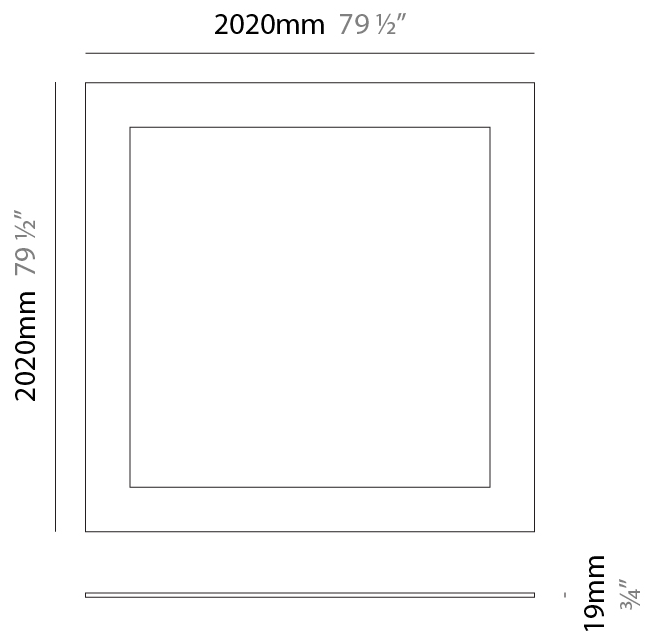

PROJECT _____
TYPE _____
SPECIFIER _____
QUANTITY _____
DATE _____

INFINITE FRAME SUSPENSION

A52059- _____
base number   Color _____   Finish _____
                    Temperature   Options

1. To build a product code in our configurator select the specify button on the base model # product page
2. To build a manual product code on this datasheet choose from the options listed below in blue font and add the suffix to the base model #

GENERAL

Series: Infinite Frame
Partner: Ivela
Division: Architectural
Installation: Suspension
Product Type: Panels
Mounting Location: Ceiling
Light Distribution: Direct

PHYSICAL

Shape: Square
Length (mm): 2020
Length (in): 79 ½
Width (mm): 2020
Width (in): 79 ½
Height (mm): 19
Height (in): 3/4
Diffuser: PMMA - Opal
Fixture Finish: WHI / BLK / GLD
Fixture Material: Aluminum

ELECTRICAL

Lamp Type: LED
Input Wattage (W): 160
Total Output Wattage (W): 136
Dimming: Tri-Mode (Non-Dimming and Phase Dimming (120Vac only) and 0-10V Dimming)
Driver Included: No
Driver Location: Remote
Driver Type: Constant Voltage - Universal
Driver Class: Class 1 and Class 2
Housing: ENCP 6/8
Input Voltage (V): 120 - 277
Output Voltage (V): 24

LED

Color Temperature (°K): 2700 / 3000 / 4000
Max. Delivered Lumen (lm): 9600 / 10000 / 10600
Nominal Lumen (lm): 19200 / 20000 / 21200
CRI: >93 CRI
Lamp Life (hrs): 50000

OPTICAL

RATINGS AND CERTIFICATIONS

Certified By: CSA Certified to UL and CSA Standards
IP rating: IP20