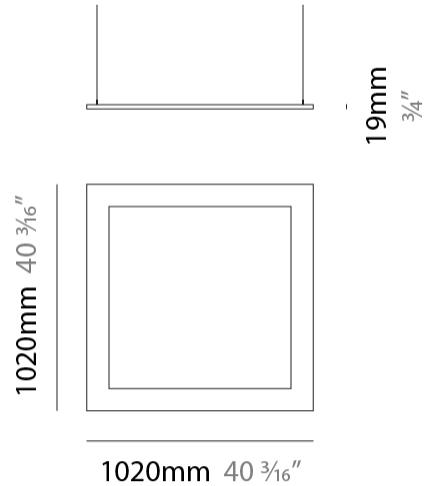

A51098- -

base number
Color   Finish
Temperature   Options

1. To build a product code in our configurator select the specify button on the base model # product page
2. To build a manual product code on this datasheet choose from the options listed below in blue font and add the suffix to the base model #

GENERAL

Series: Infinite Frame
Partner: Ivela
Division: Architectural
Installation: Suspension
Product Type: Panels
Mounting Location: Ceiling
Light Distribution: Direct

PHYSICAL

Shape: Square
Length (mm): 1020
Length (in): 40 ³/₁₆
Width (mm): 1020
Width (in): 40 ³/₁₆
Height (mm): 19
Height (in): 3/4
Max. Overall Height (mm): 2019
Max. Overall Height (in): 79 ¹/₂
Diffuser: PMMA - Opal
Fixture Finish: WHI / BLK / GLD
Fixture Material: Aluminum
Cable Details: 2,000mm / 78 3/4" - Transparent Cable

ELECTRICAL

Lamp Type: LED
Input Wattage (W): 80
Total Output Wattage (W): 68
Dimming: Tri-Mode (Non-Dimming and Phase Dimming (120Vac only) and 0-10V Dimming)
Driver Included: No
Driver Location: Remote
Driver Type: Constant Voltage - Universal
Driver Class: Class 2
Housing: ENCP 5/6/8
Input Voltage (V): 120 - 277
Output Voltage (V): 24

LED

Color Temperature (°K): 2700 / 3000 / 4000
Max. Delivered Lumen (lm): 4800 / 5000 / 5300
Nominal Lumen (lm): 9600 / 10000 / 10600
CRI: >93 CRI
Lamp Life (hrs): 50000

OPTICAL

RATINGS AND CERTIFICATIONS

Certified By: CSA Certified to UL and CSA Standards
IP rating: IP20
Glare Rating: ≤ 25